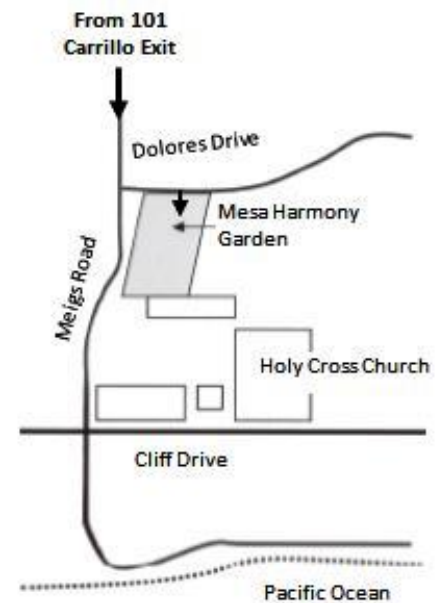

Donations are always welcome to support Mesa Harmony Garden - a 501c3 non-profit